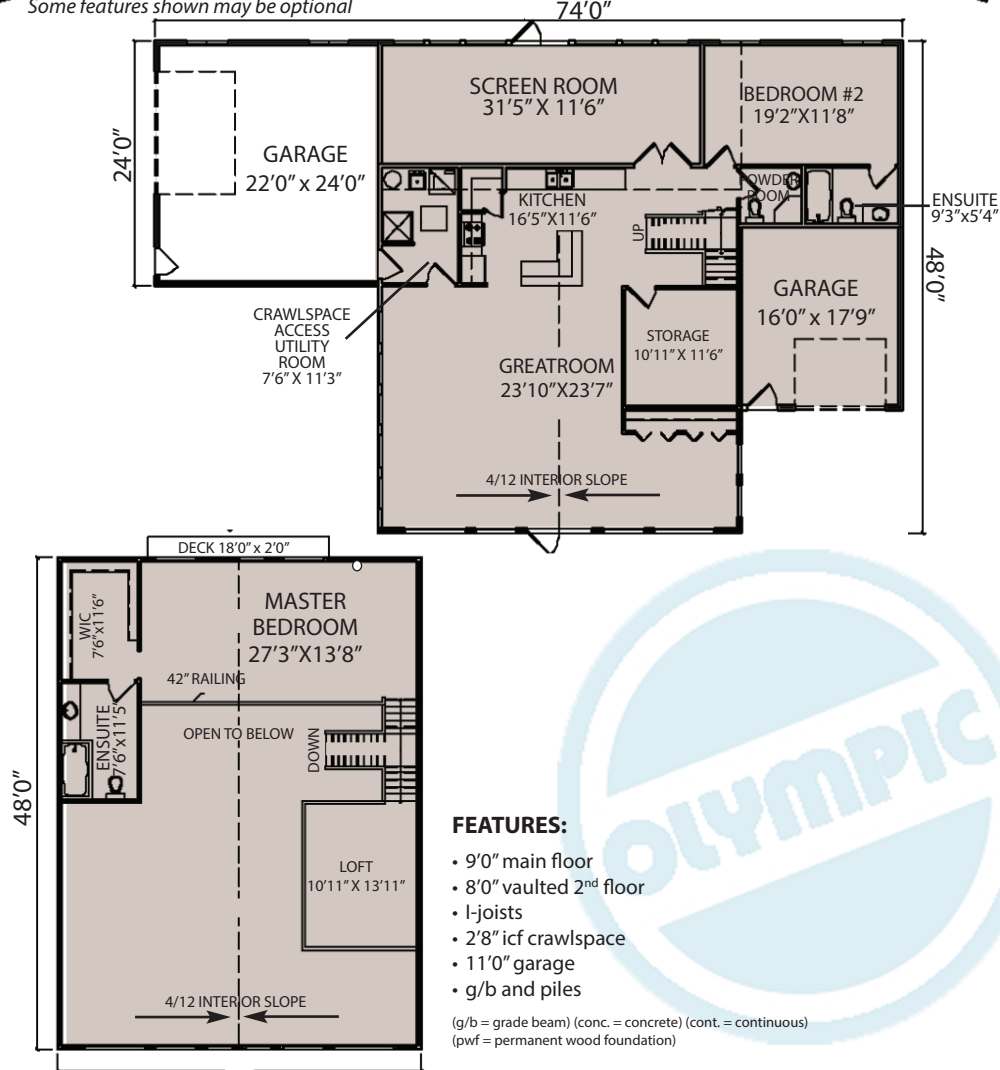

OBS 015

2832 SQ. FT.

Some features shown may be optional

Plans and specifications are subject to change without notice. All rights reserved in the copying and reproduction of these plans. All drawings meet the National Building Code and the Manitoba Building Code.