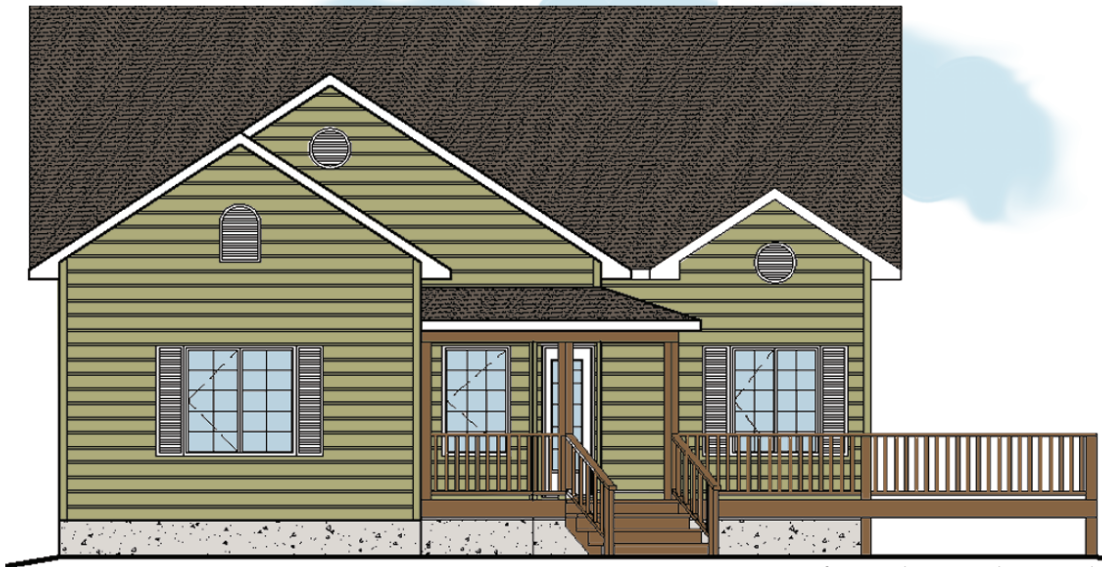

OBS 017

1613 SQ. FT.

36'0"

Some features shown may be optional

Plans and specifications are subject to change without notice. All rights reserved in the copying and reproduction of these plans. All drawings meet the National Building Code and the Manitoba Building Code.