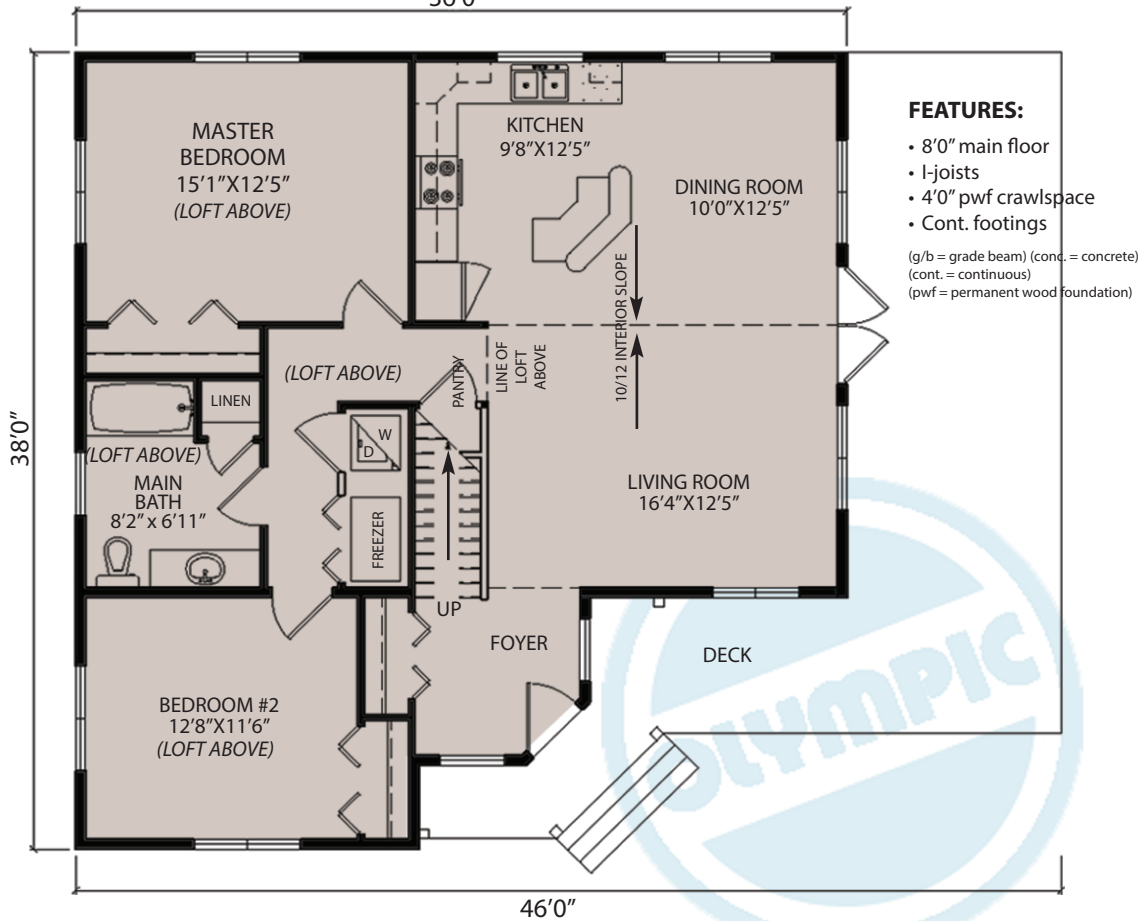

OBS 017

1613 SQ. FT.

36'0"

Some features shown may be optional

Plans and specifications are subject to change without notice. All rights reserved in the copying and reproduction of these plans. All drawings meet the National Building Code and the Manitoba Building Code.